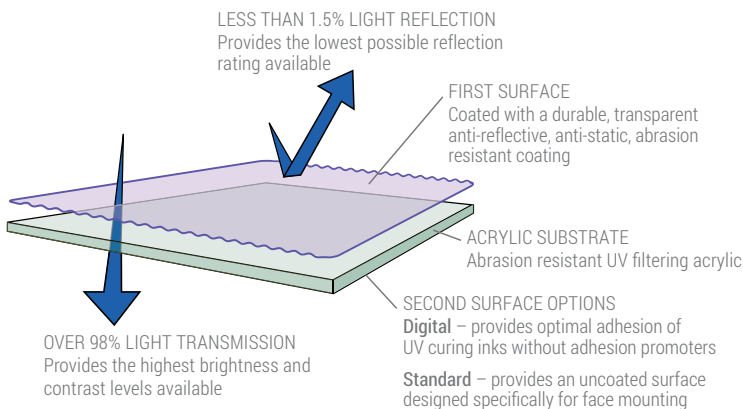

A Closer Look ...