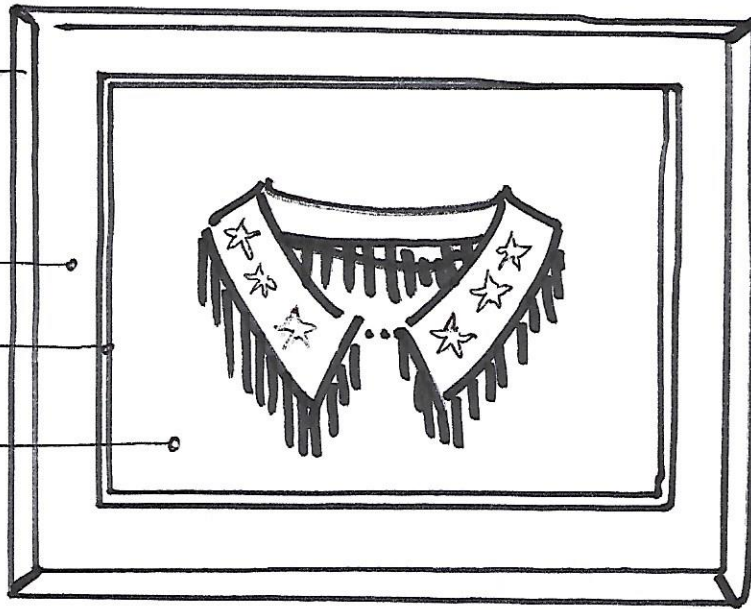

WESTERN COLLAR

L 213403
16 x 20

A 3508

L 124981

MIRROR

L 667593

CHOP TO FIT